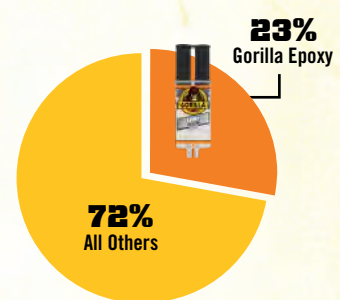

In a recent major expansion, The Gorilla Glue Company's headquarters is now operating out of a 1.1-million-square-foot building!

MARKET SHARE

For the Toughest Jobs on Planet Earth®

Gorilla Glue is the #1 selling brand of DIY adhesives in the USA.

#1 Selling SKU

2 of the top 5 selling SKUs

#1 Selling Super Glue Brand

#1 Wood Glue Brand

#1 Selling SKU

2 of the Top 5 Selling SKUs

1 of the top 5 selling SKUs

1 of the top 5 selling SKUs

IRI Data through 6/12/22

MARKETING

For the Toughest Jobs on Planet Earth®

Our YouTube channel has over 450 million views & 30k subscribers.

Check out our ads on

15 and 6 second videos

Original Gorilla Glue

Clear Gorilla Glue