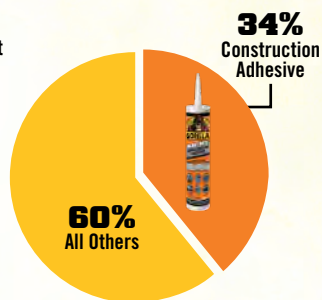

In a recent major expansion, The Gorilla Glue Company's headquarters is now operating out of a 1.1-million-square-foot building!

MARKET SHARE

For the Toughest Jobs on Planet Earth®

Gorilla Glue is the #1 selling brand of DIY adhesives in the USA.

#1 Selling SKU

2 of the top 5 selling SKUs

#1 Selling Super Glue Brand

#1 Wood Glue Brand

#1 Selling SKU

2 of the Top 5 Selling SKUs

1 of the top 5 selling SKUs

1 of the top 5 selling SKUs

IRI Data through 6/12/22

MARKETING

For the Toughest Jobs on Planet Earth®

Our YouTube channel has over 450 million views & 30k subscribers.

Check out our ads on

15 and 6 second videos

Original Gorilla Glue

Clear Gorilla Glue