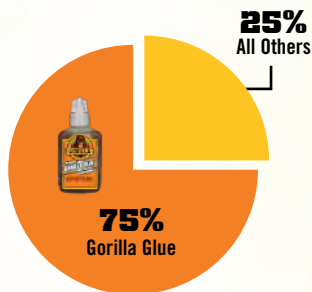

In a recent major expansion, The Gorilla Glue Company's headquarters is now operating out of a 1.1-million-square-foot building!

MARKET SHARE

For the Toughest Jobs on Planet Earth®

Gorilla Glue is the #1 selling brand of DIY adhesives in the USA.

#1 Selling SKU

2 of the top 5 selling SKUs

#1 Selling Super Glue Brand

#1 Wood Glue Brand

#1 Selling SKU

2 of the Top 5 Selling SKUs

1 of the top 5 selling SKUs

1 of the top 5 selling SKUs

IRI Data through 6/12/22

MARKETING

For the Toughest Jobs on Planet Earth®

Our YouTube channel has over 450 million views & 30k subscribers.

Check out our ads on

15 and 6 second videos

Original Gorilla Glue

Clear Gorilla Glue