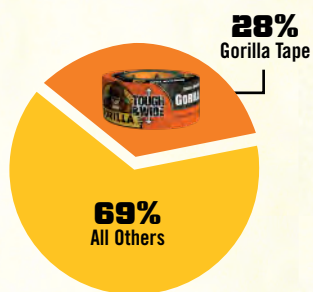

The Gorilla Glue Company is based in Cincinnati, Ohio and has been selling Gorilla Glue® for over a decade. The glue was first discovered being used in Indonesia on teak furniture, but consumers soon found it to be incredibly versatile and demand soared. On a mission to make products that deliver impressive results, the company has since expanded its offerings to include Gorilla Tape®, Gorilla® Super Glue, Gorilla® Wood Glue, Gorilla® Epoxy and Gorilla® Construction Adhesive. At Gorilla, we believe in high-quality products and choose to only put the Gorilla logo on products that meet rigorous development standards.

In a recent major expansion, The Gorilla Glue Company's headquarters is now operating out of a 1.1-million-square-foot building!

MARKET SHARE

For the Toughest Jobs on Planet Earth®

Gorilla Glue is the #1 selling brand of DIY adhesives in the USA.

#1 Selling SKU

2 of the top 5 selling SKUs

#1 Selling Super Glue Brand

#1 Wood Glue Brand

#1 Selling SKU

2 of the Top 5 Selling SKUs

1 of the top 5 selling SKUs

1 of the top 5 selling SKUs

IRI Data through 6/12/22

MARKETING

For the Toughest Jobs on Planet Earth®

Our YouTube channel has over 450 million views & 30k subscribers.

Check out our ads on

15 and 6 second videos

Original Gorilla Glue

Clear Gorilla Glue