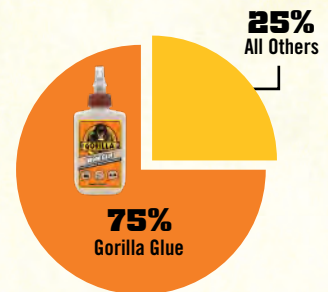

The Gorilla Glue Company is based in Cincinnati, Ohio and has been selling Gorilla Glue® for over a decade. The glue was first discovered being used in Indonesia on teak furniture, but consumers soon found it to be incredibly versatile and demand soared. On a mission to make products that deliver impressive results, the company has since expanded its offerings to include Gorilla Tape®, Gorilla® Super Glue, Gorilla® Wood Glue, Gorilla® Epoxy and Gorilla® Construction Adhesive. At Gorilla, we believe in high-quality products and choose to only put the Gorilla logo on products that meet rigorous development standards.

In a recent major expansion, The Gorilla Glue Company's headquarters is now operating out of a 1.1-million-square-foot building!

MARKET SHARE

For the Toughest Jobs on Planet Earth®

Gorilla Glue is the #1 selling brand of DIY adhesives in the USA.

#1 Selling SKU

2 of the top 5 selling SKUs

#1 Selling Super Glue Brand

#1 Wood Glue Brand

#1 Selling SKU

2 of the Top 5 Selling SKUs

1 of the top 5 selling SKUs

1 of the top 5 selling SKUs

IRI Data through 6/12/22

MARKETING

For the Toughest Jobs on Planet Earth®

Our YouTube channel has over 450 million views & 30k subscribers.

Check out our ads on

15 and 6 second videos

Original Gorilla Glue

Clear Gorilla Glue