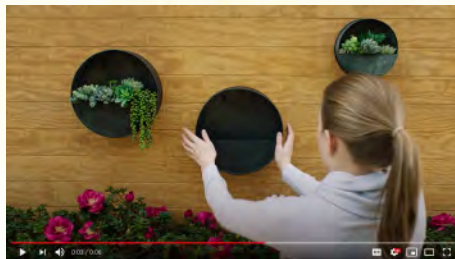

Heavy Duty Construction Adhesive