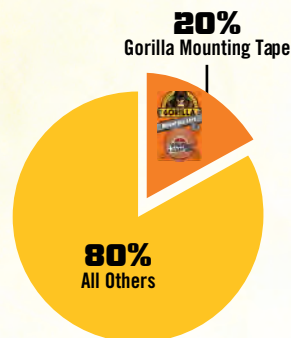

In a recent major expansion, The Gorilla Glue Company's headquarters is now operating out of a 1.1-million-square-foot building!

MARKET SHARE

For the Toughest Jobs on Planet Earth®

Gorilla Glue is the #1 selling brand of DIY adhesives in the USA.

#1 Selling SKU

2 of the top 5 selling SKUs

#1 Selling Super Glue Brand

#1 Wood Glue Brand

#1 Selling SKU

2 of the Top 5 Selling SKUs

1 of the top 5 selling SKUs

1 of the top 5 selling SKUs

IRI Data through 6/12/22

MARKETING

For the Toughest Jobs on Planet Earth®

Our YouTube channel has over 450 million views & 30k subscribers.

Check out our ads on

15 and 6 second videos

Original Gorilla Glue

Clear Gorilla Glue