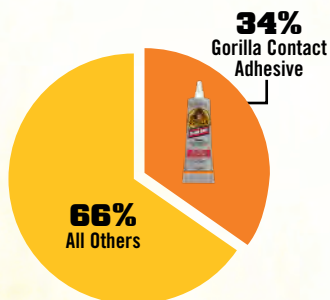

In a recent major expansion, The Gorilla Glue Company's headquarters is now operating out of a 1.1-million-square-foot building!

MARKET SHARE

For the Toughest Jobs on Planet Earth®

Gorilla Glue is the #1 selling brand of DIY adhesives in the USA.

#1 Selling SKU

2 of the top 5 selling SKUs

#1 Selling Super Glue Brand

#1 Wood Glue Brand

#1 Selling SKU

2 of the Top 5 Selling SKUs

1 of the top 5 selling SKUs

1 of the top 5 selling SKUs

IRI Data through 6/12/22

MARKETING

For the Toughest Jobs on Planet Earth®

Our YouTube channel has over 450 million views & 30k subscribers.

Check out our ads on

15 and 6 second videos

Original Gorilla Glue

Clear Gorilla Glue