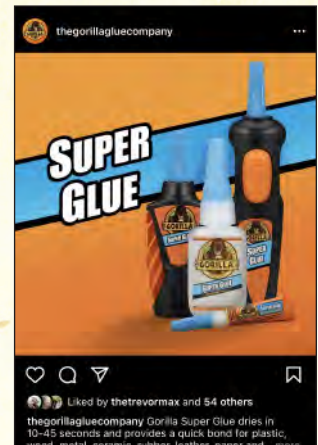

Instagram posts