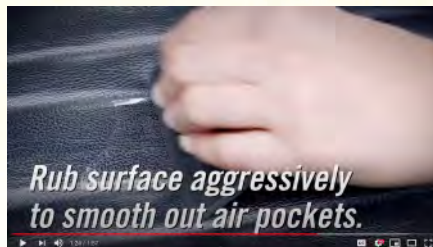

Crystal Clear Gorilla Tape